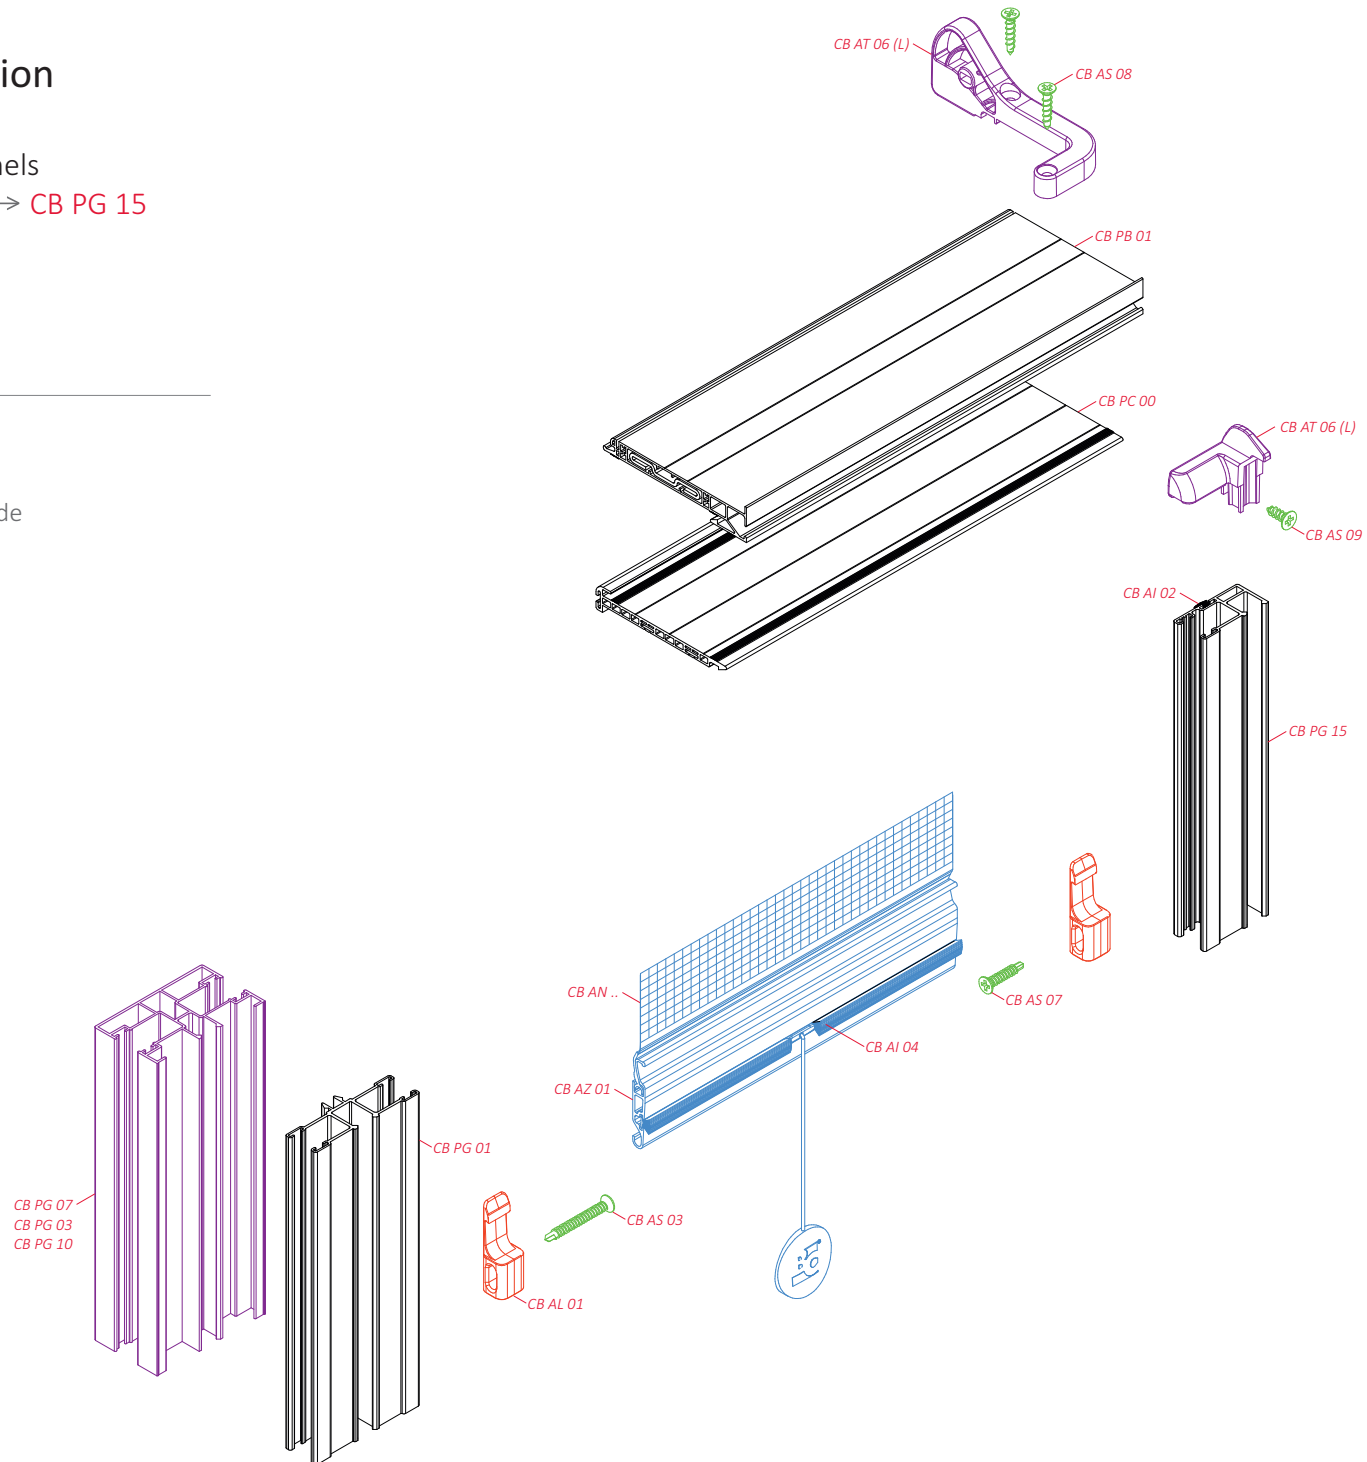

Left division

guide channels

CB PG 01 ↔ CB PG 15

lock

CB AL 01

elements

view from inside

Left division

view from side
 A-A

view from inside

view from side
 B-B

view from above

view from above (without AT, PB i PC)

C-C

Central division

guide channels