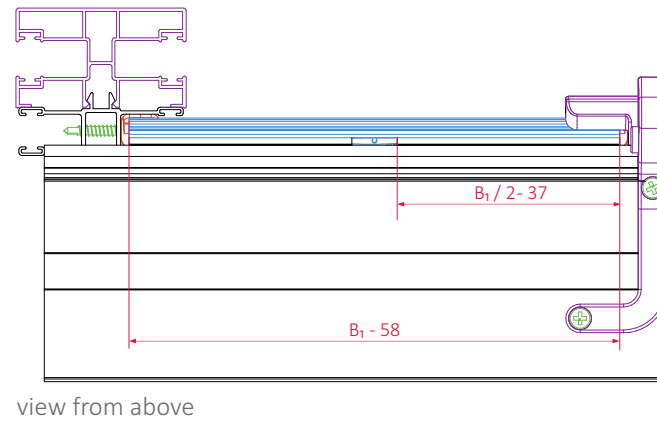

Left division

guide channels

CB PG 01 ↔ CB PG 15

lock

CB AL 01

sections