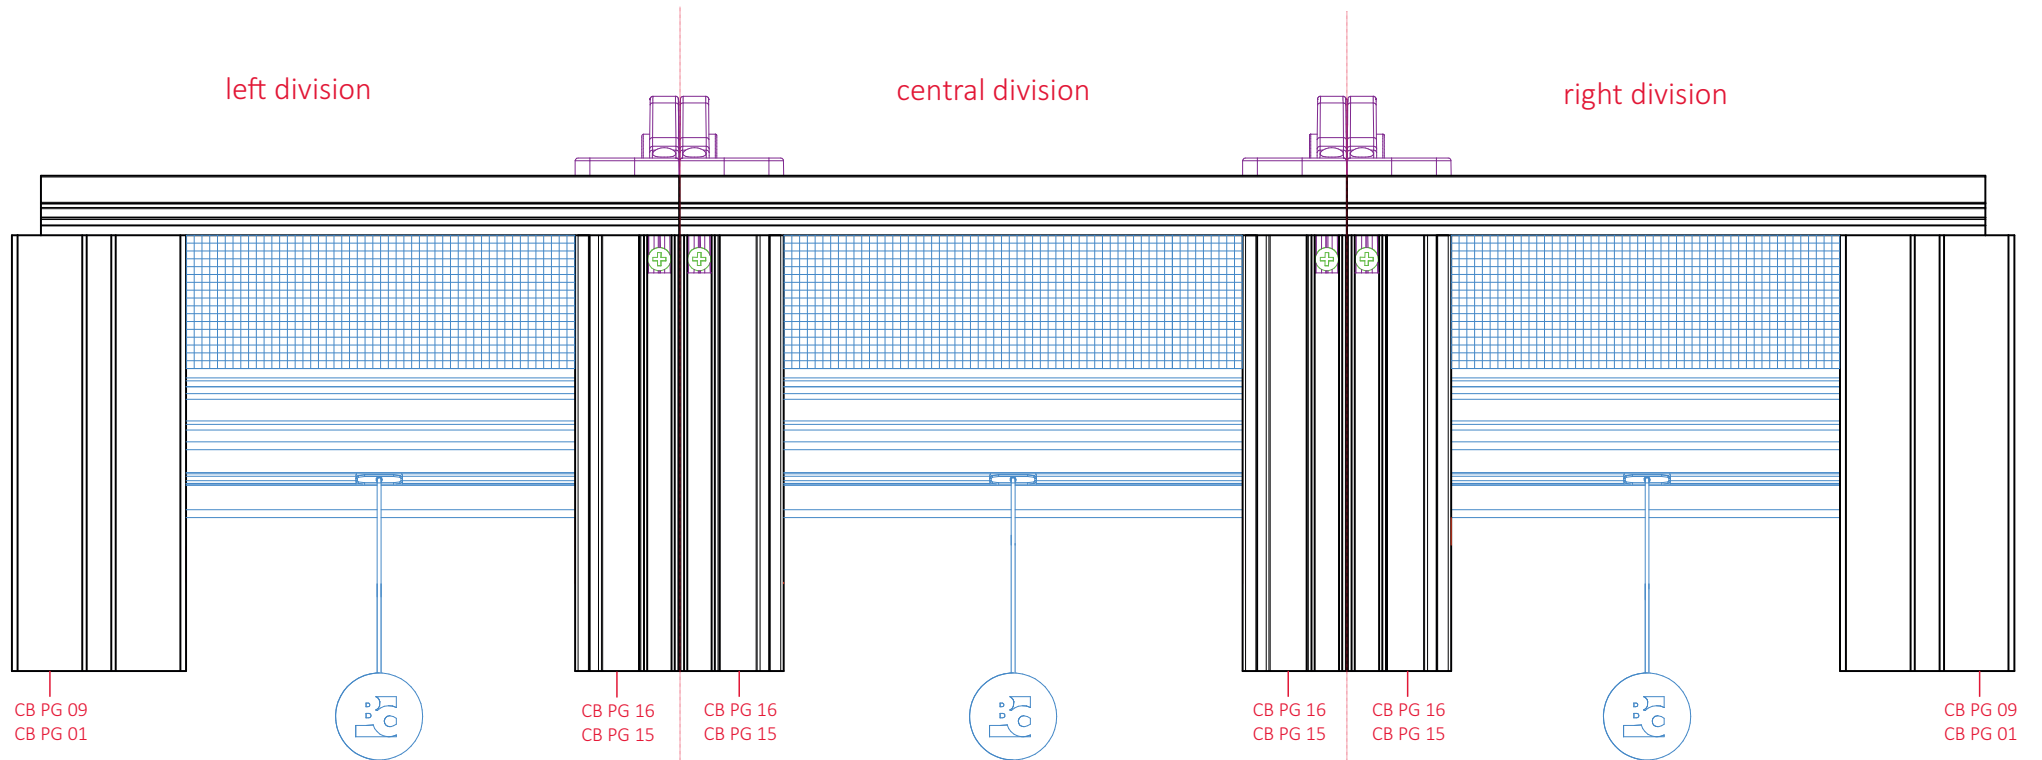

CleverBox
Roller Shutter
insect screen division

Configuration of insect screen division

view from the inside

guide channels	lock	page
CB PG 09 ↔ CB PG 16	CB AL 02	3, 4
CB PG 09 ↔ CB PG 16	CB AL 01	5, 6
CB PG 01 ↔ CB PG 15	CB AL 02	7, 8
CB PG 01 ↔ CB PG 15	CB AL 01	9, 10