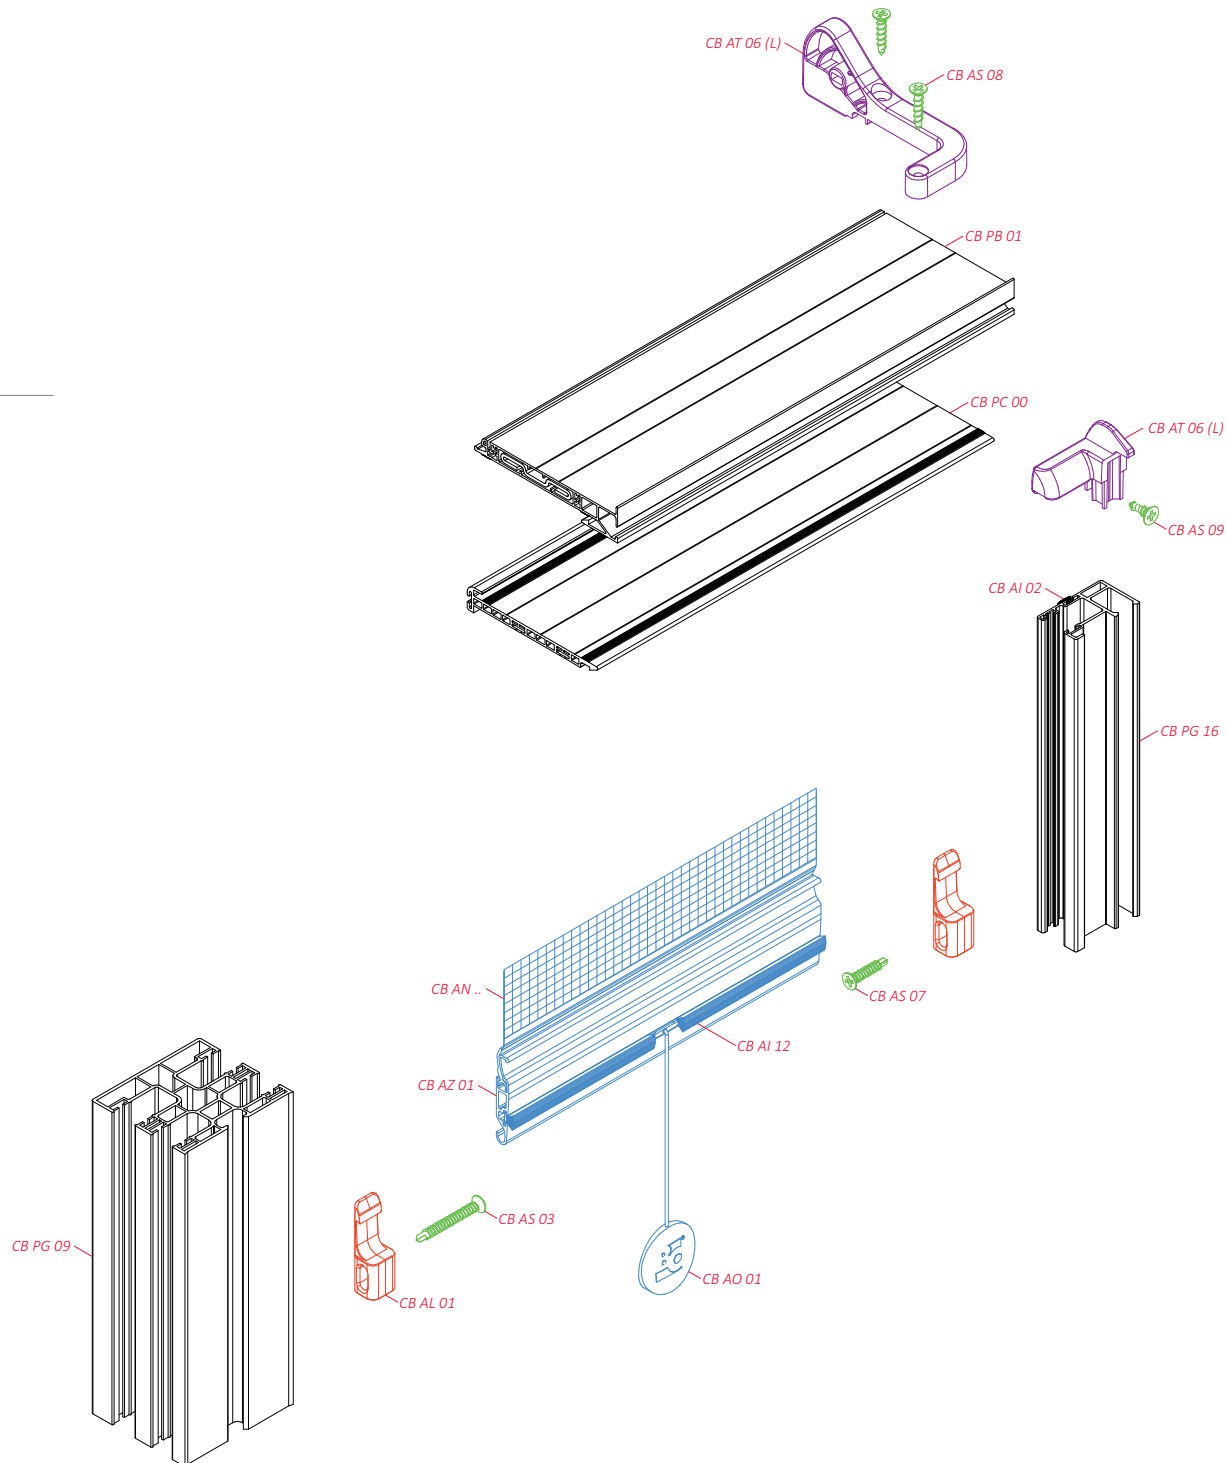

Left division

guide channels

CB PG 09 ↔ CB PG 16

lock

CB AL 01

elements

view from inside

Left division