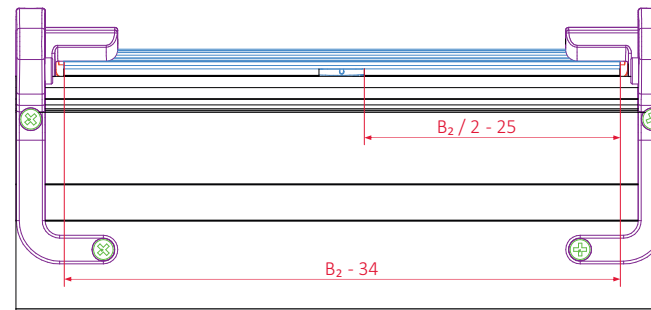

view from above (without AT, PB i PC)
 C-C

Central division

guide channels

CB PG 15 ↔ CB PG 15

lock

CB AL 01

elements

view from inside

Central division

guide channels
 CB PG 15 ↔ CB PG 15

lock
 CB AL 01

sections

view from side
 A-A

view from inside

view from side
 B-B

view from above

view from above (without AT, PB i PC)
 C-C

Right division

guide channels

CB PG 16 ↔ CB PG 09

lock

CB AL 02

elements

view from inside

Right division

guide channels
 CB PG 16 ↔ CB PG 09

lock
 CB AL 02

sections

view from side
 A-A

view from inside

view from above

view from above (without AT, PB i PC)