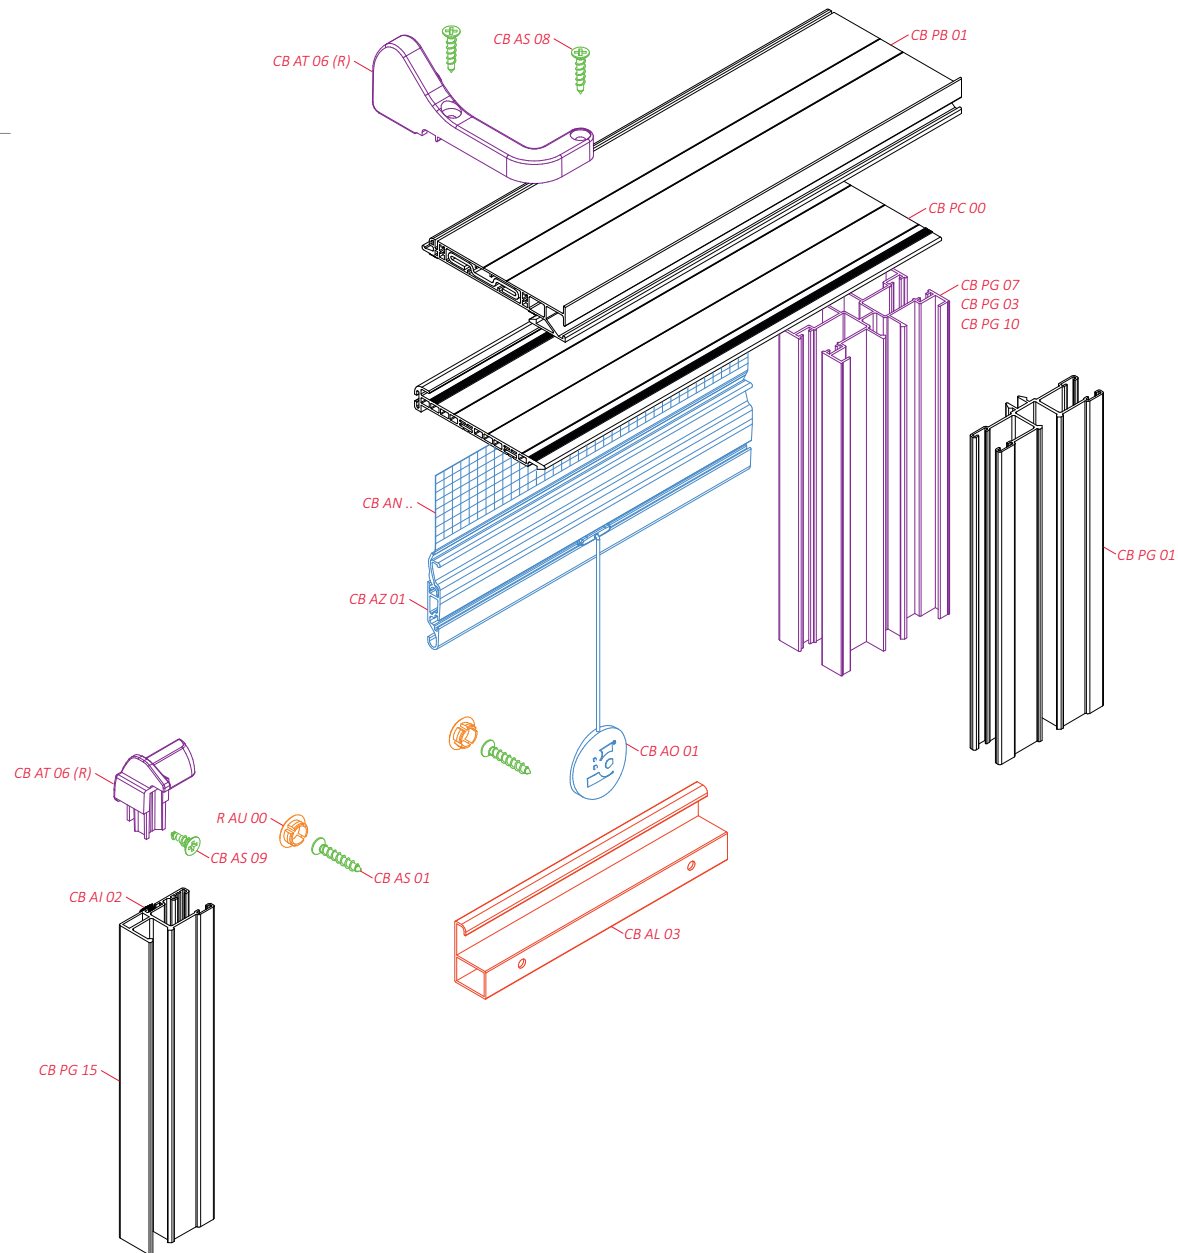

Right division

guide channels
 CB PG 16 ↔ CB PG 09

lock
 CB AL 01

sections

view from side
 A-A

view from inside

view from above

view from above (without AT, PB i PC)

B-B

Right division

guide channels

CB PG 15 ↔ CB PG 01

lock

CB AL 03

elements

view from inside

Right division

guide channels
 CB PG 15 ↔ CB PG 01

lock
 CB AL 03

sections

view from side
 A-A

view from inside

view from above

view from above (without AT, PB i PC)