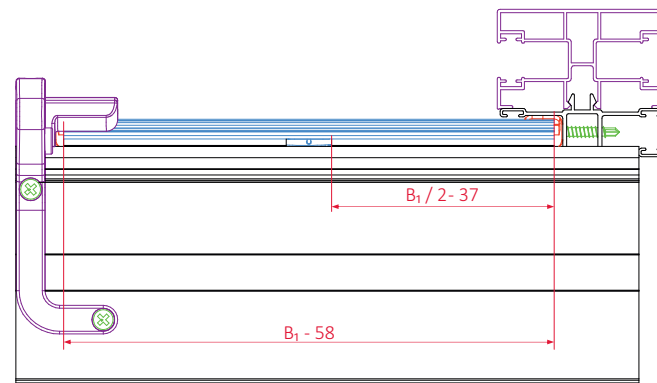

Right division

guide channels
 CB PG 15 ↔ CB PG 01

lock
 CB AL 01

sections

view from side
 A-A

view from inside

view from above

view from above (without AT, PB i PC)