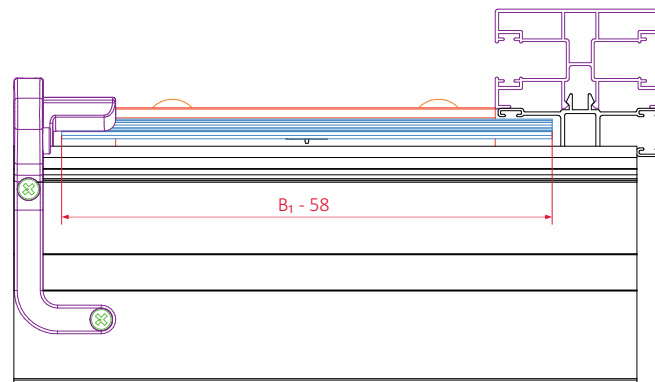

Right division

guide channels
 CB PG 15 ↔ CB PG 01

lock
 CB AL 03

sections

view from side
 A-A

view from inside

view from above

view from above (without AT, PB i PC)

Right division

guide channels
 CB PG 15 ↔ CB PG 01

lock
 CB AL 01

sections

view from side
 A-A

view from inside

view from above

view from above (without AT, PB i PC)