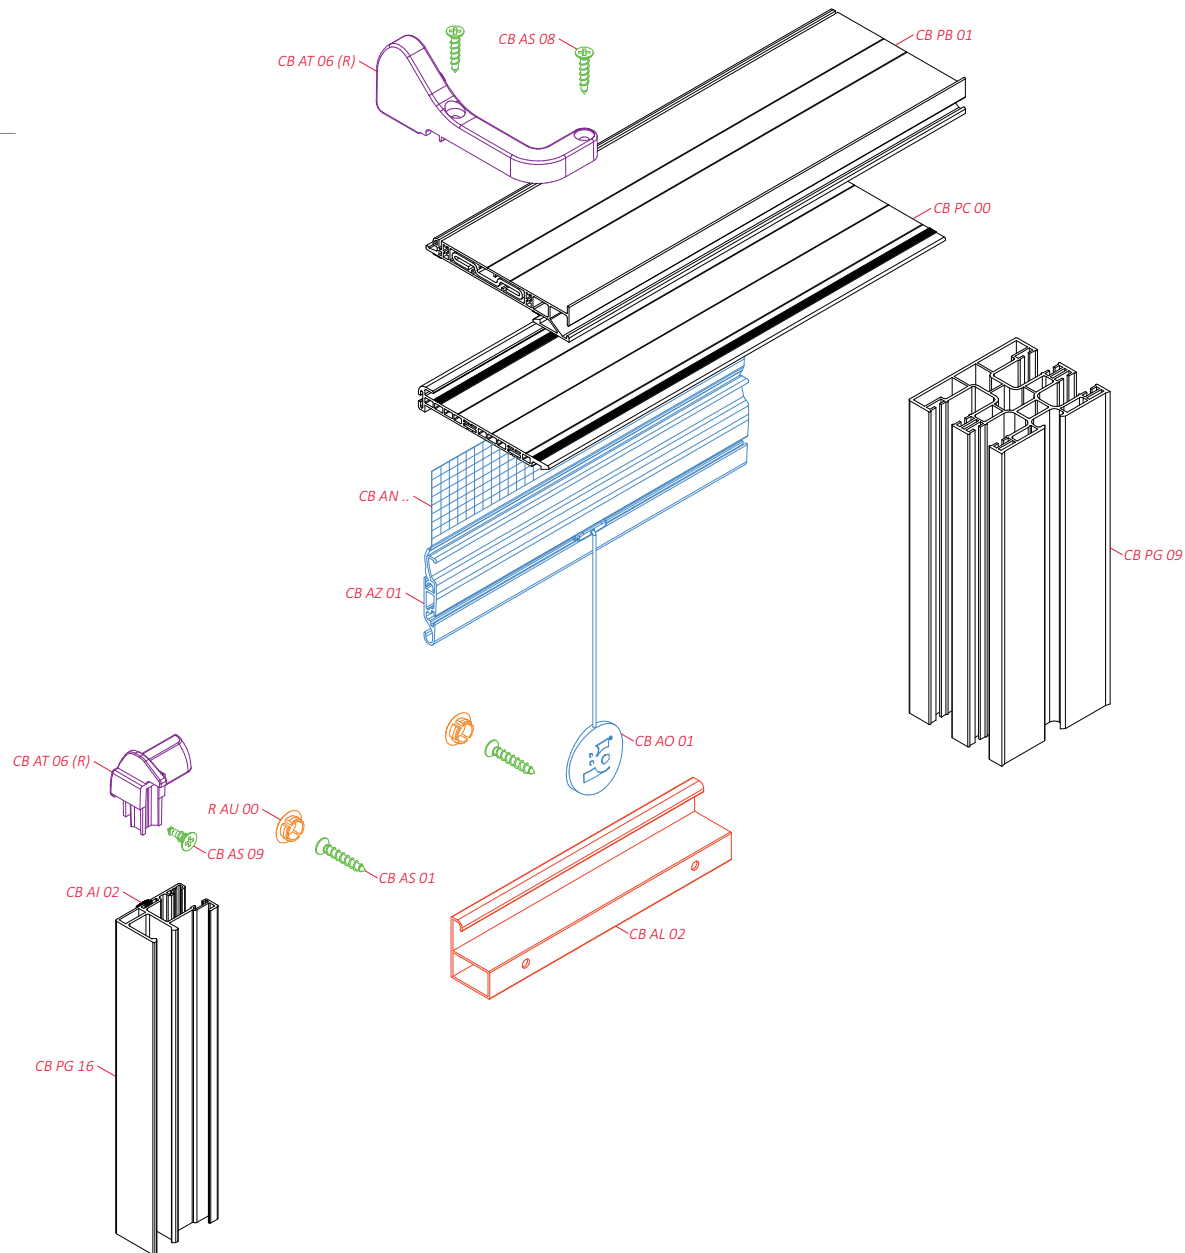

Central division

guide channels
 CB PG 15 ↔ CB PG 15

lock
 CB AL 01

sections

view from side
 A-A

view from inside

view from side
 B-B

view from above

view from above (without AT, PB i PC)
 C-C

Right division

guide channels

CB PG 16 ↔ CB PG 09

lock

CB AL 02

elements

view from inside

Right division

guide channels
 CB PG 16 ↔ CB PG 09

lock
 CB AL 02

sections

view from side
 A-A

view from inside

view from above

view from above (without AT, PB i PC)