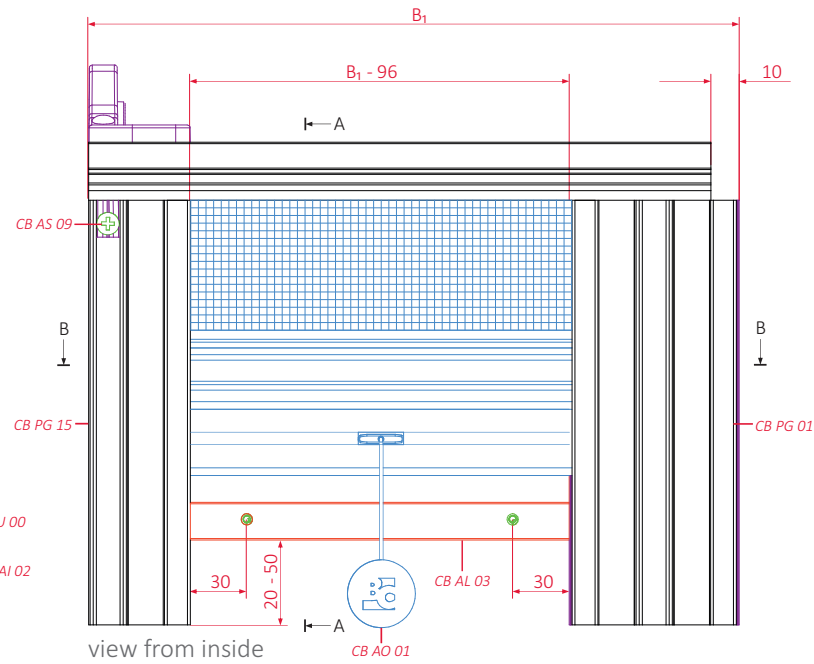

Right division

guide channels
 CB PG 15 ↔ CB PG 01

lock
 CB AL 03

sections

view from side
 A-A

view from inside

view from above

view from above (without AT, PB i PC)

Right division

guide channels
 CB PG 15 ↔ CB PG 01

lock
 CB AL 01

sections

view from side
 A-A

view from inside

view from above

view from above (without AT, PB i PC)