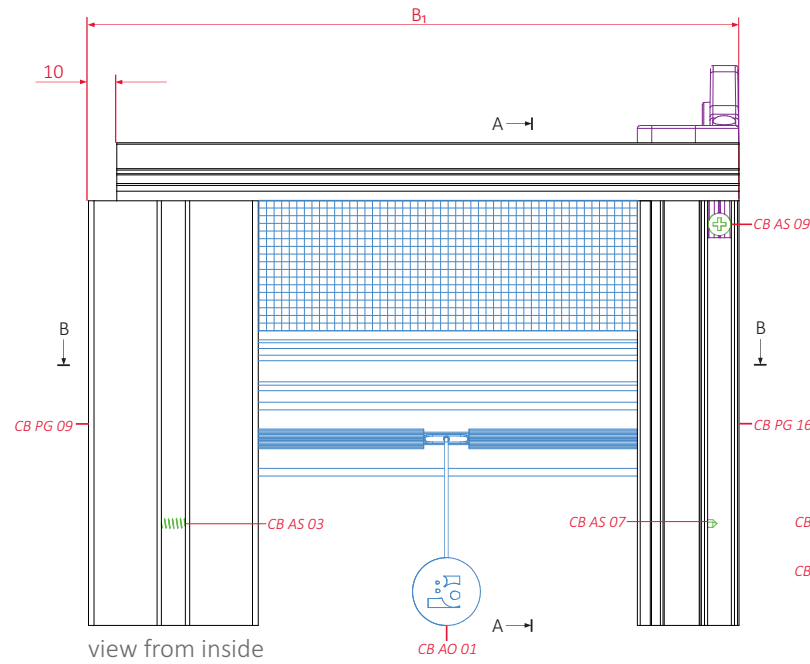

Left division

guide channels
CB PG 09 ↔ CB PG 16

lock
CB AL 01

sections