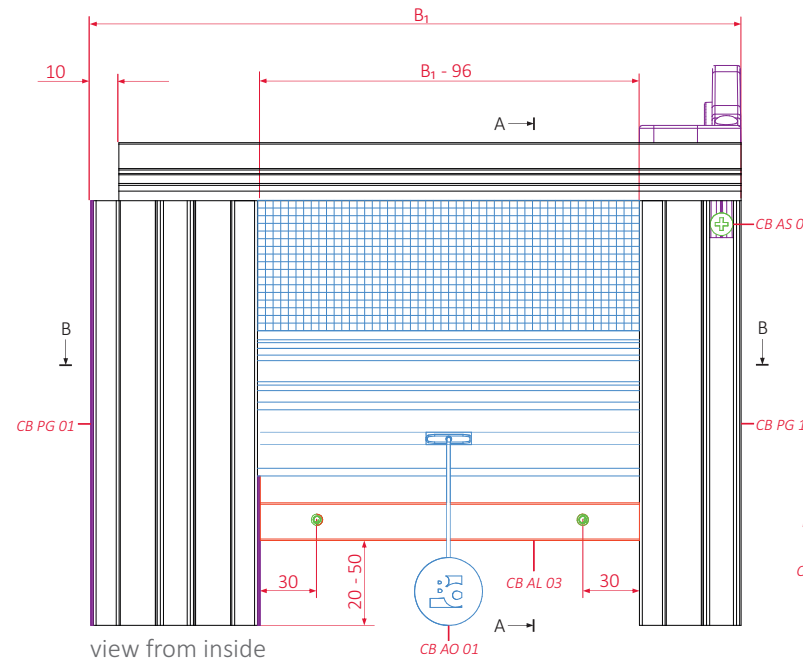

elements

view from inside

Left division

guide channels

CB PG 01 ↔ CB PG 15

lock

CB AL 03

sections