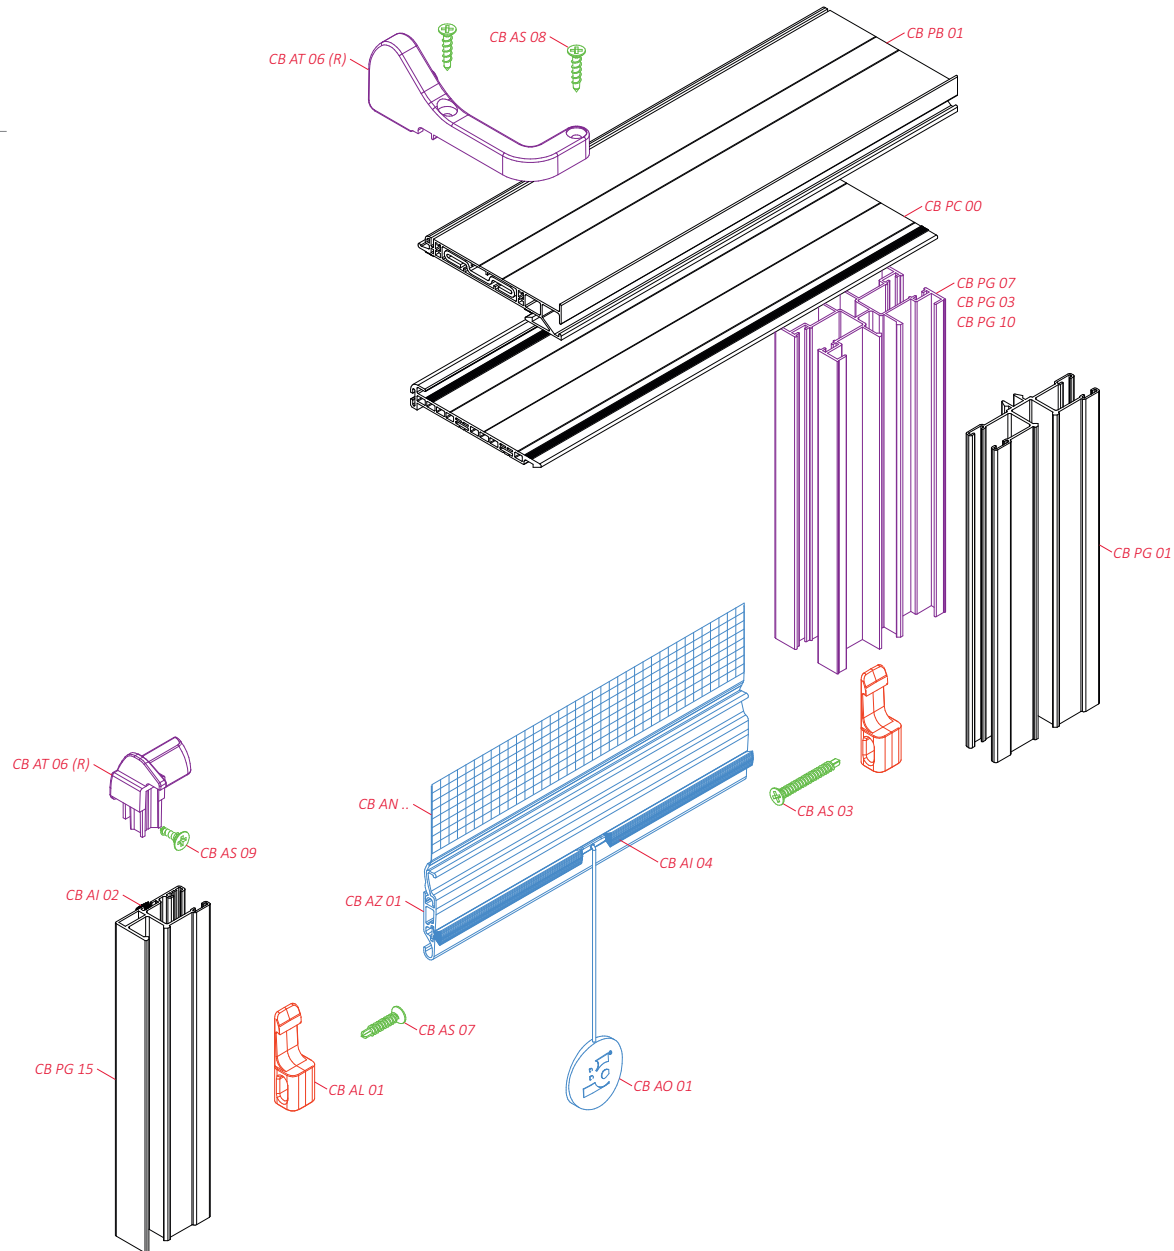

Right division

guide channels
 CB PG 15 ↔ CB PG 01

lock
 CB AL 03

sections

view from side
 A-A

view from inside

view from above

view from above (without AT, PB i PC)

B-B

Right division

guide channels

CB PG 15 ↔ CB PG 01

lock

CB AL 01

elements

view from inside

Right division

guide channels
 CB PG 15 ↔ CB PG 01

lock
 CB AL 01

sections

view from side
 A-A

view from inside

view from above

view from above (without AT, PB i PC)