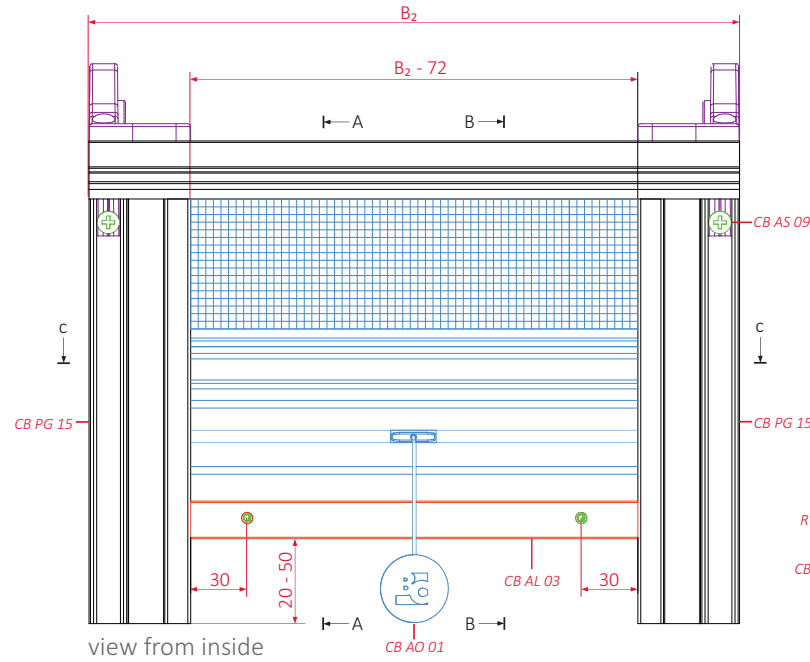

Central division

guide channels
 CB PG 15 ↔ CB PG 15

lock
 CB AL 03

sections

view from side
 A-A

view from inside

view from side
 B-B

view from above

view from above (without AT, PB i PC)
 C-C

Central division

guide channels

CB PG 15 ↔ CB PG 15

lock

CB AL 01

elements

view from inside