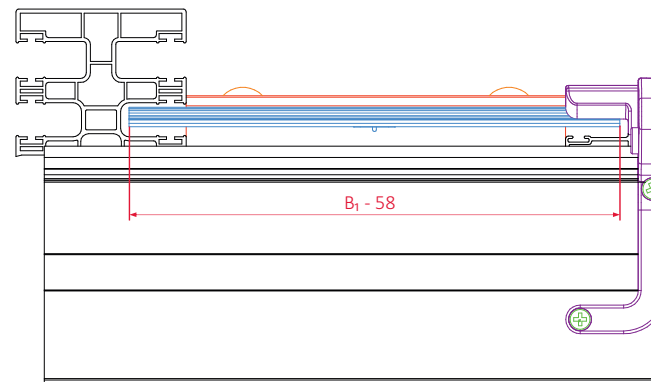

Left division

guide channels

CB PG 09 ↔ CB PG 16

lock

CB AL 02

elements

view from inside

Left division

guide channels

CB PG 09 ↔ CB PG 16

lock

CB AL 02

sections

view from above

view from above (without AT, PB i PC)

B-B