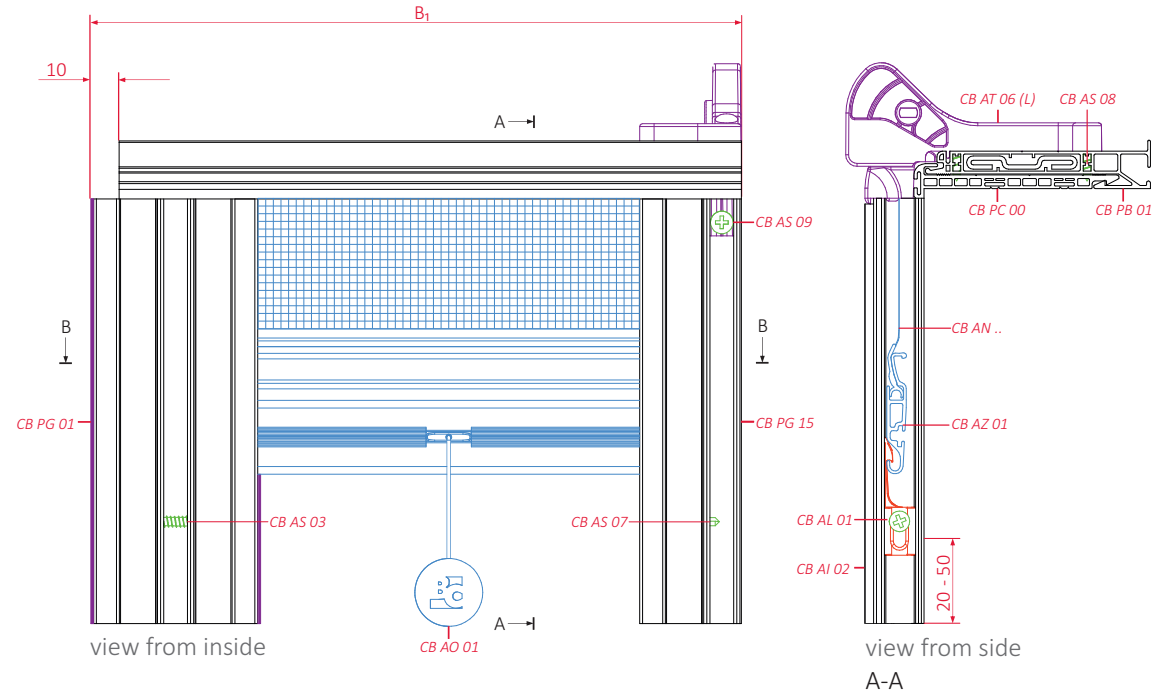

Left division

guide channels

CB PG 01 ↔ CB PG 15

lock

CB AL 01

sections