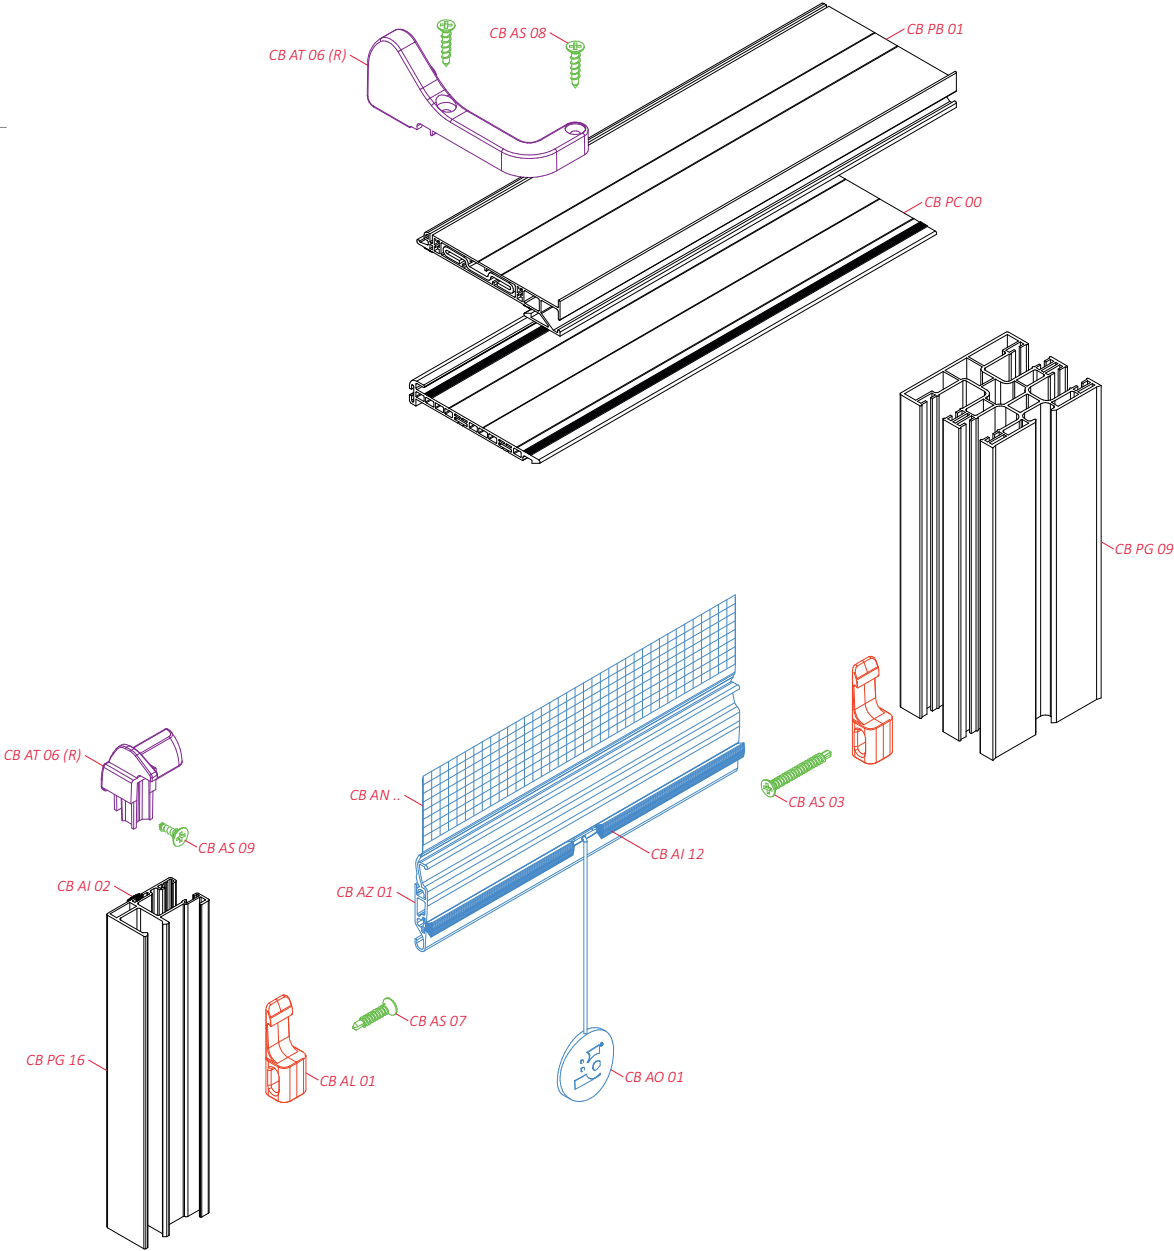

B-B

Right division

guide channels

CB PG 16 ↔ CB PG 09

lock

CB AL 01

elements

view from inside

Right division

guide channels
 CB PG 16 ↔ CB PG 09

lock
 CB AL 01

sections

view from side
 A-A

view from inside

view from above

view from above (without AT, PB i PC)