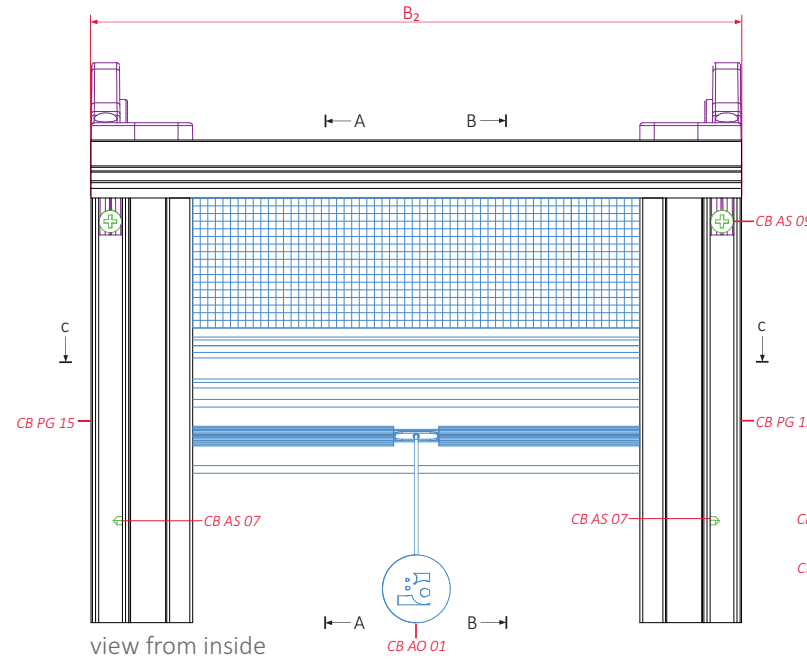

Central division

guide channels
 CB PG 15 ↔ CB PG 15

lock
 CB AL 01

sections

view from side
 A-A

view from inside

view from side
 B-B

view from above

view from above (without AT, PB i PC)
 C-C

Right division

guide channels

CB PG 16 ↔ CB PG 09

lock

CB AL 02

elements

view from inside

Right division

guide channels
 CB PG 16 ↔ CB PG 09

lock
 CB AL 02

sections

view from side
 A-A

view from inside

view from above

view from above (without AT, PB i PC)