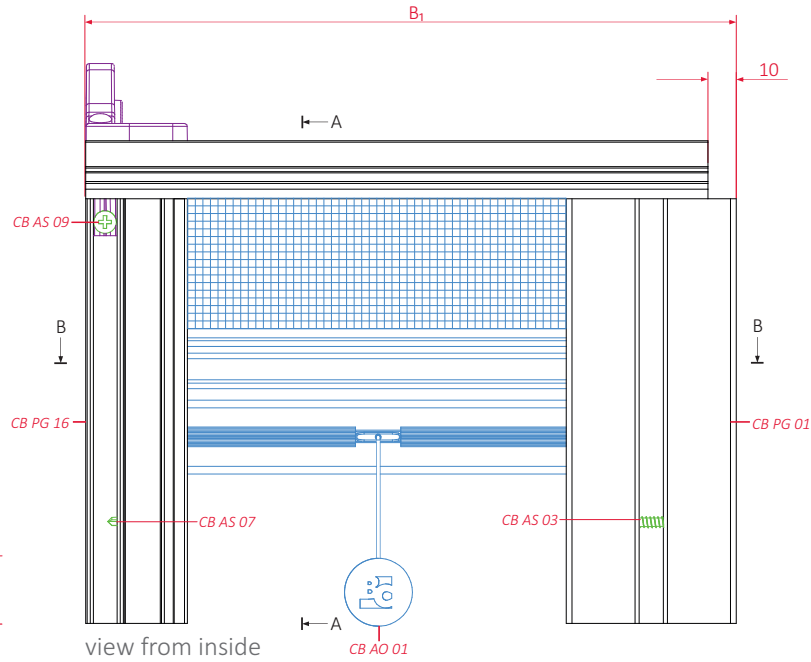

Right division

guide channels
 CB PG 16 ↔ CB PG 09

lock
 CB AL 01

sections

view from side
 A-A

view from inside

view from above

view from above (without AT, PB i PC)

Right division

guide channels
 CB PG 15 ↔ CB PG 01

lock
 CB AL 03

sections

view from side
 A-A

view from inside

view from above

view from above (without AT, PB i PC)