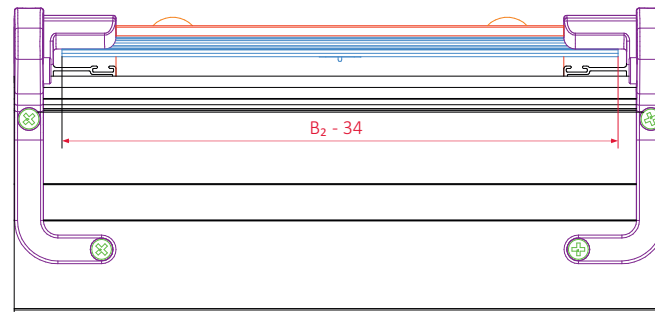

lock

CB AL 02

elements

view from inside

Central division

guide channels
 CB PG 16 ↔ CB PG 16

lock
 CB AL 02

sections

view from side
 A-A

view from inside

view from side
 B-B

view from above

view from above (without AT, PB i PC)

C-C

Central division

guide channels