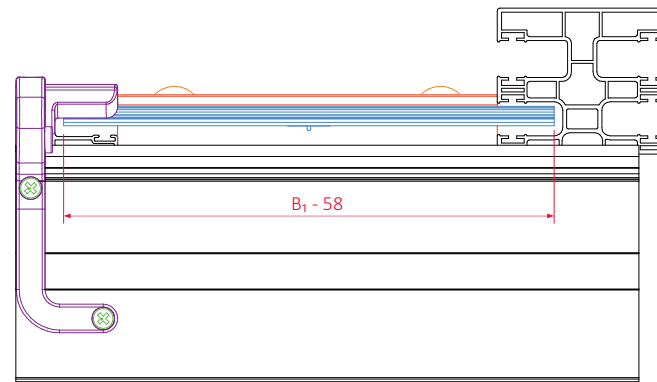

Right division

guide channels
 CB PG 16 ↔ CB PG 09

lock
 CB AL 02

sections

view from side
 A-A

view from inside

view from above

view from above (without AT, PB i PC)

Right division

guide channels
 CB PG 16 ↔ CB PG 09

lock
 CB AL 01

sections

view from side
 A-A

view from inside

view from above

view from above (without AT, PB i PC)