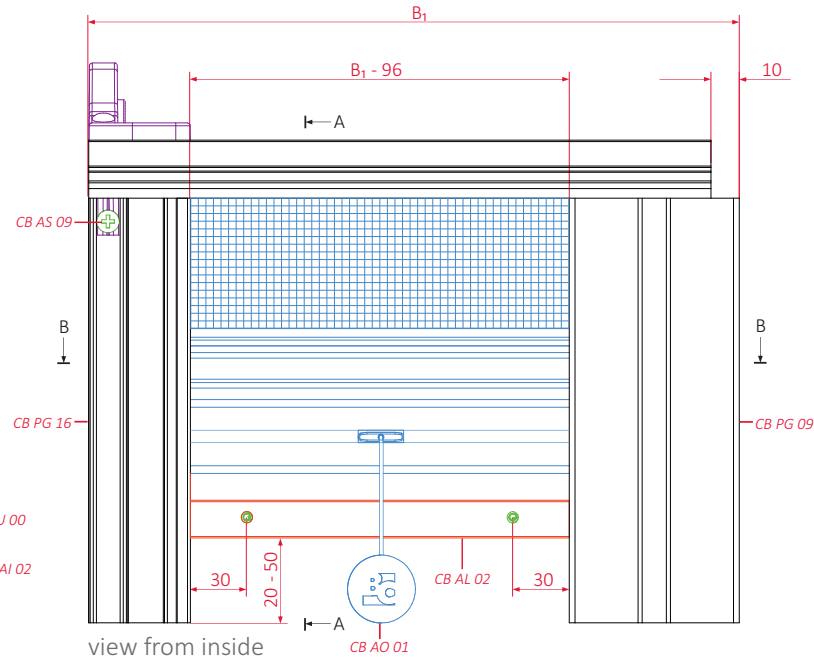

Right division

guide channels
 CB PG 16 ↔ CB PG 09

lock
 CB AL 02

sections

view from side
 A-A

view from inside

view from above

view from above (without AT, PB i PC)