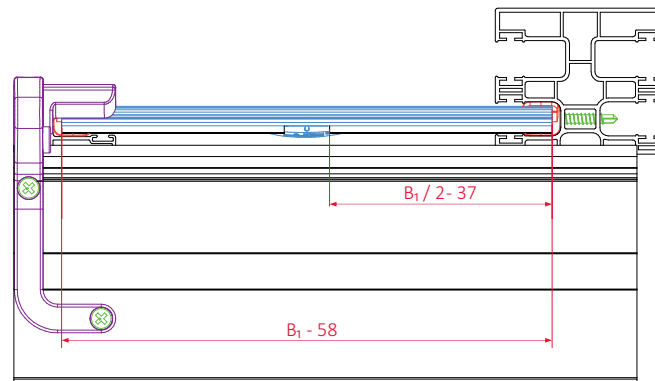

Right division

guide channels
 CB PG 16 ↔ CB PG 09

lock
 CB AL 01

sections

view from side
 A-A

view from inside

view from above

view from above (without AT, PB i PC)

Right division

guide channels
 CB PG 15 ↔ CB PG 01

lock
 CB AL 03

sections

view from side
 A-A

view from inside

view from above

view from above (without AT, PB i PC)