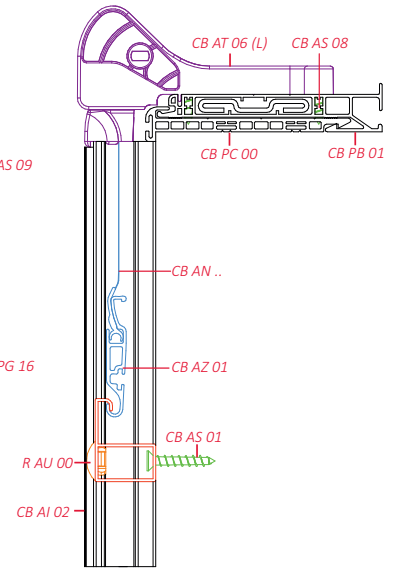

lock

CB AL 02

elements

view from inside

Central division

guide channels
 CB PG 16 ↔ CB PG 16

lock
 CB AL 02

sections

view from side
 A-A

view from inside

view from side
 B-B

view from above

view from above (without AT, PB i PC)

C-C

Central division

guide channels