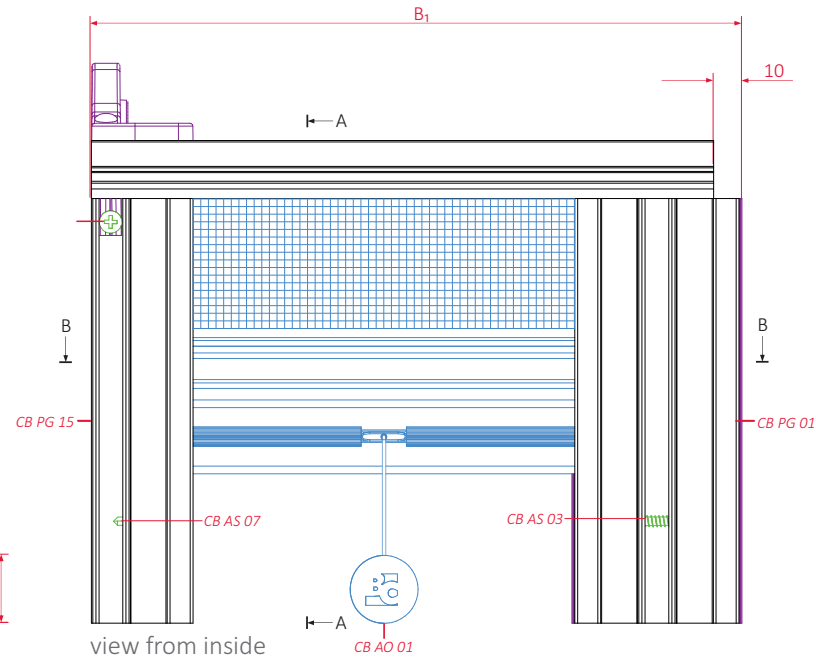

Right division

guide channels
 CB PG 15 ↔ CB PG 01

lock
 CB AL 01

sections

view from side
 A-A

view from inside

view from above

view from above (without AT, PB i PC)