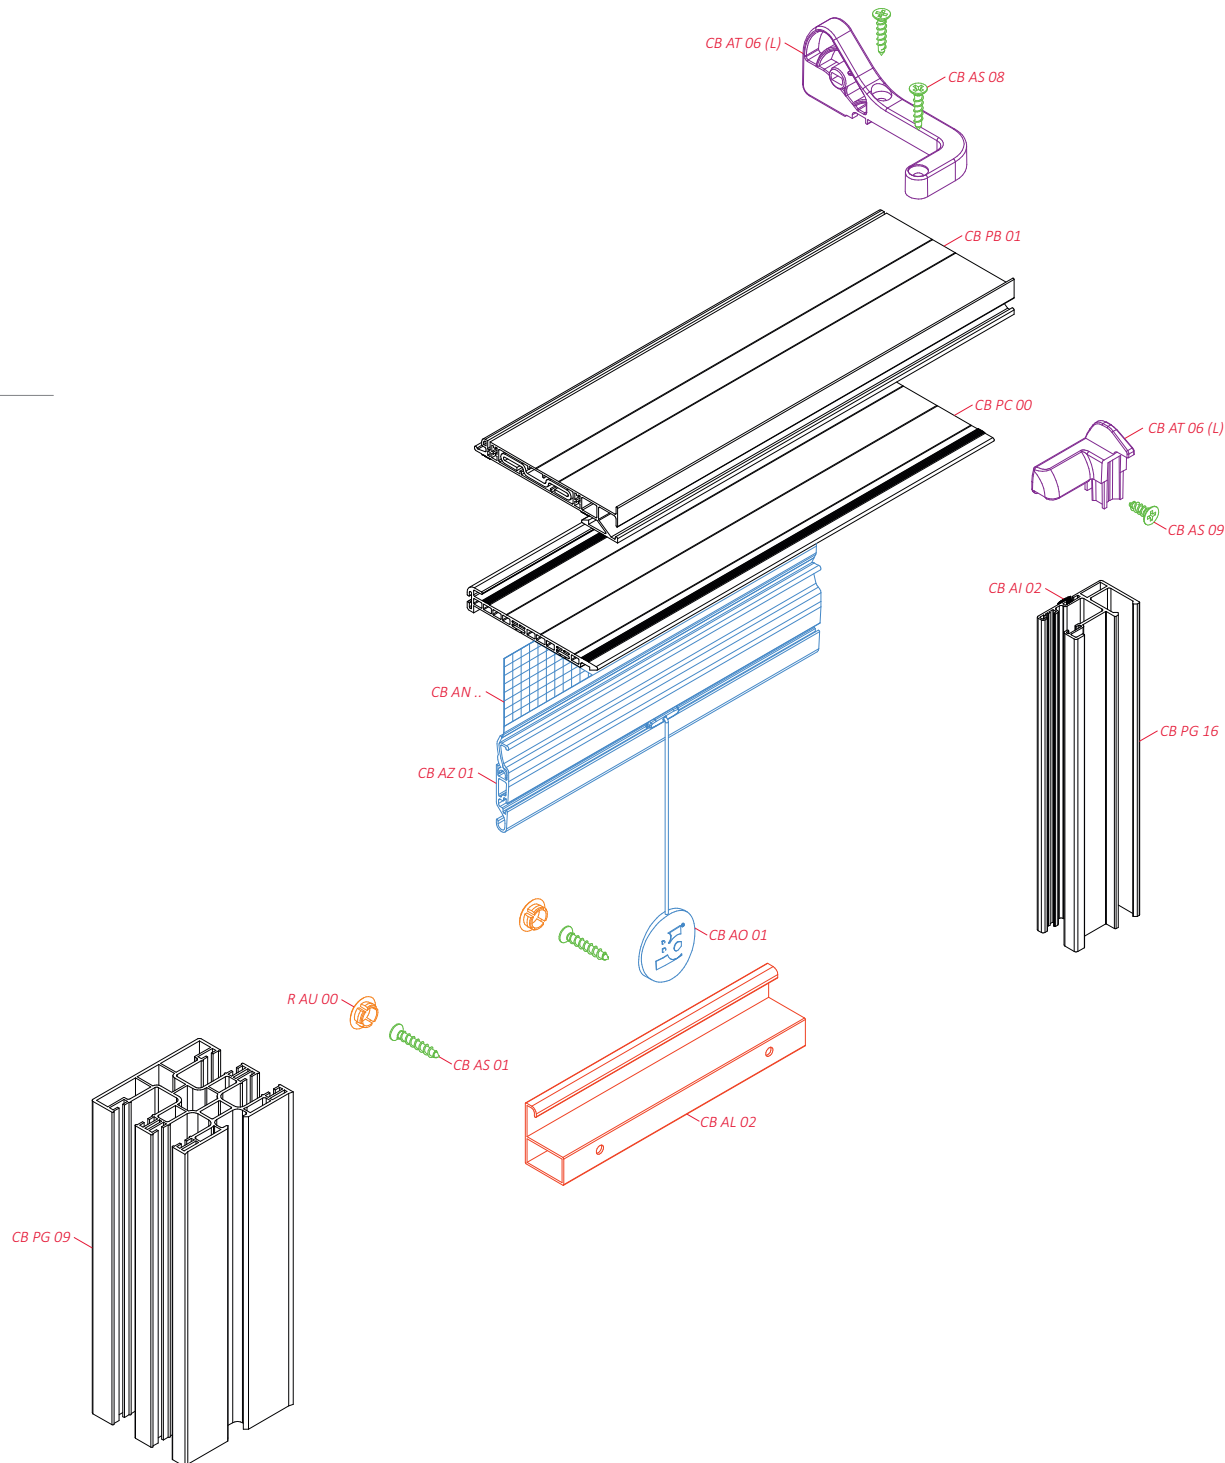

Left division

guide channels

CB PG 09 ↔ CB PG 16

lock

CB AL 02

elements

view from inside