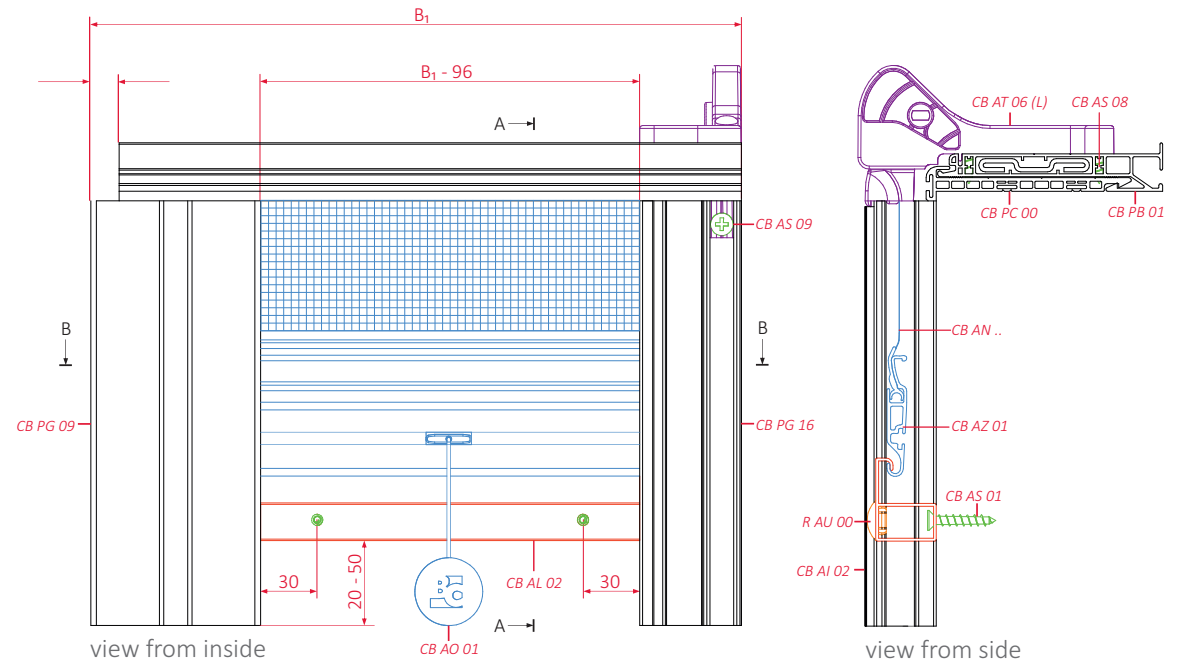

Left division

guide channels

CB PG 09 ↔ CB PG 16

lock

CB AL 02

elements

view from inside

Left division

guide channels

CB PG 09 ↔ CB PG 16

lock

CB AL 02

sections

view from above

view from above (without AT, PB i PC)

B-B