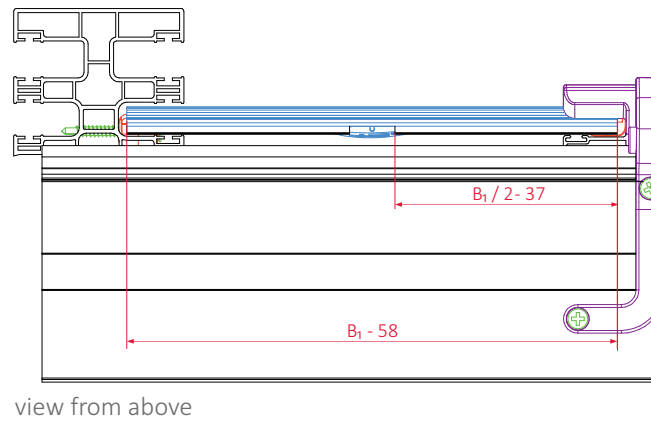

Left division

guide channels
CB PG 09 ↔ CB PG 16

lock
CB AL 01

sections