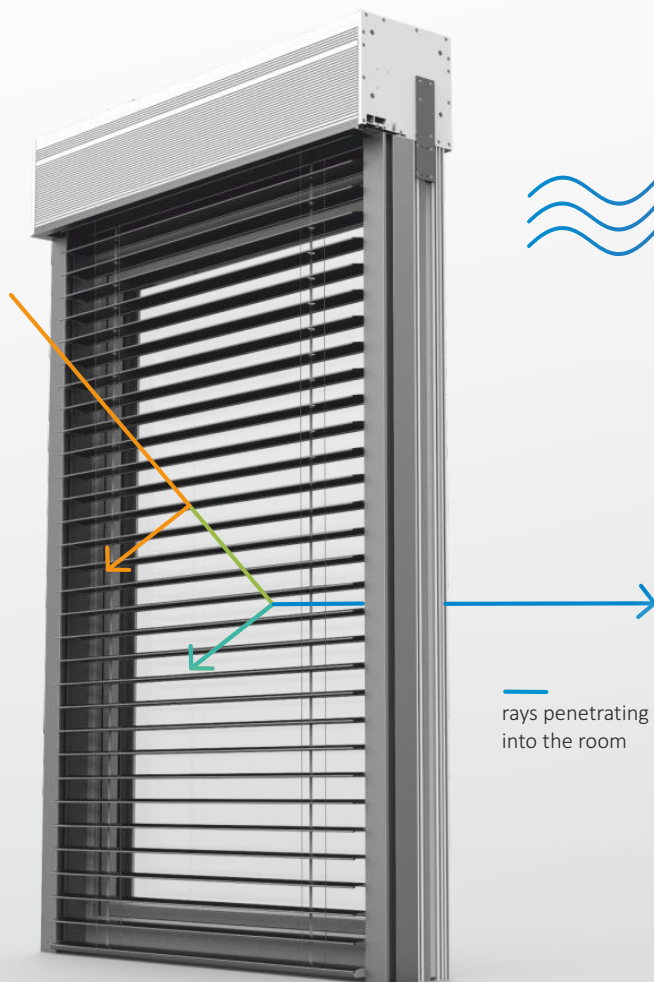

## CleverBox Venetian Blinds

The CleverBox Venetian Blinds are characterised by modern appearance, ease of installation, high aesthetics and quality. Thanks to high level of control over the angle of the slats, it is possible to achieve the proper amount of shade and to create a pleasant indoor atmosphere. The slats reflect most sunlight before it reaches the window, ensuring favourable optical and thermal conditions.

protection from excessive sunlight for pleasant indoor chill

for greater privacy and increased sense of security in your household

optional roll-up insect screen to protect against unwanted insects, dust and dirt

improved thermal insulation of the building, giving benefits in summer and winter

[beclever.eu](http://beclever.eu)

— rays reflected by the venetian blind

— rays penetrating through the venetian blind

— rays reflected by the glass

— rays penetrating into the room

modern "C" or "Z" shaped venetian blind slats

optional insect screen installed between the venetian blind and the window

architectural cleanliness due to the fully covered box