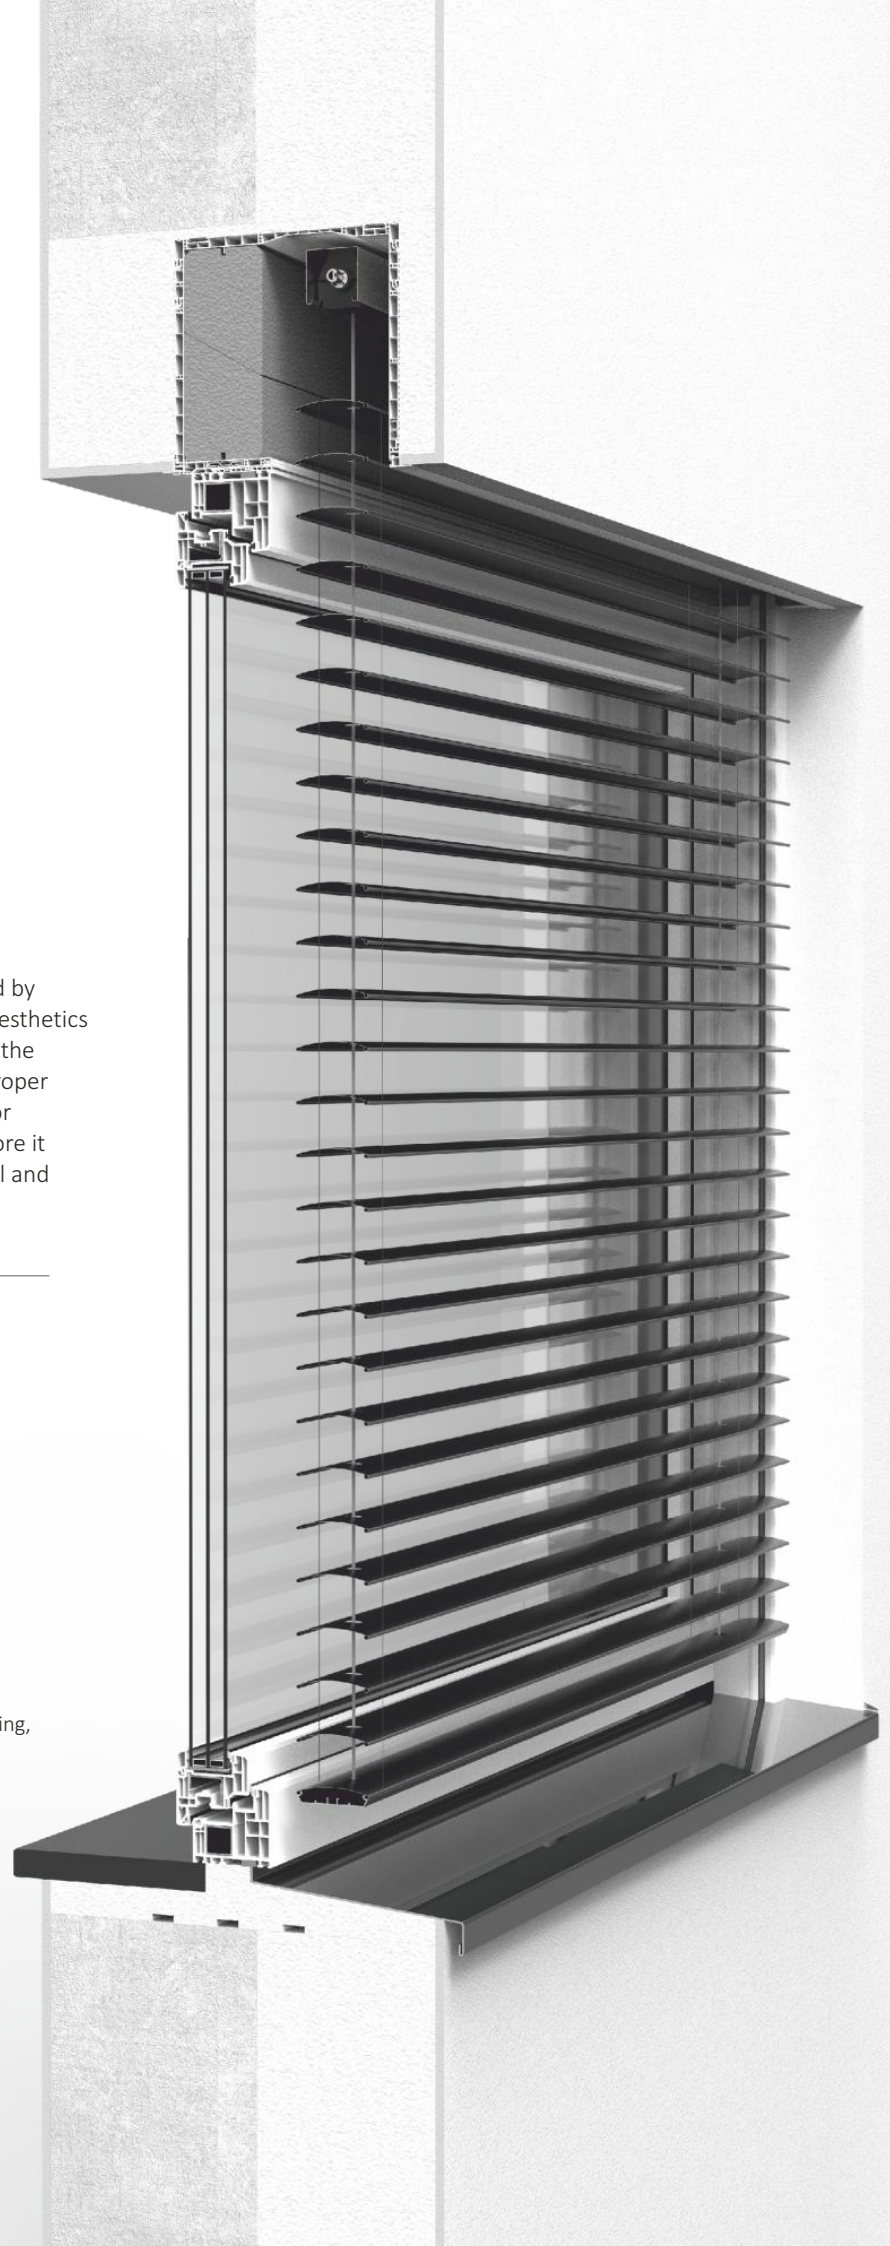

## CleverBox Venetian Blinds

The CleverBox Venetian Blinds are characterised by modern appearance, ease of installation, high aesthetics and quality. Thanks to high level of control over the angle of the slats, it is possible to achieve the proper amount of shade and to create a pleasant indoor atmosphere. The slats reflect most sunlight before it reaches the window, ensuring favourable optical and thermal conditions.

protection from excessive sunlight for pleasant indoor chill

for greater privacy and increased sense of security in your household

optional roll-up insect screen to protect against unwanted insects, dust and dirt

improved thermal insulation of the building, giving benefits in summer and winter

[beclever.eu](http://beclever.eu)

— rays reflected by the venetian blind

— rays penetrating through the venetian blind

— rays reflected by the glass

— rays penetrating into the room

modern "C" or "Z" shaped venetian blind slats

optional insect screen installed between the venetian blind and the window

architectural cleanliness due to the fully covered box